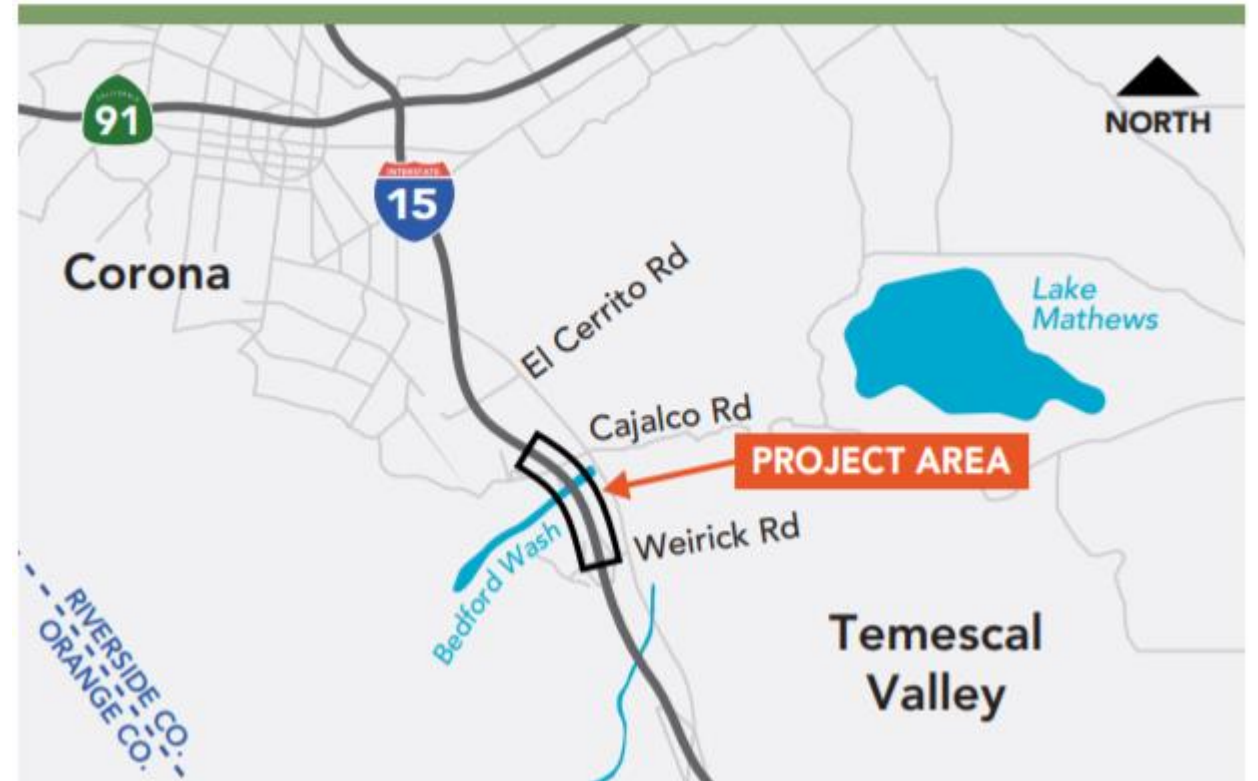

RCTC plans and implements transportation and transit improvements, assists local governments with money for streets and roads, helps smooth the way for commuters and goods movement, and ensures that everyone in Riverside County has access to transportation.

2021 Projects

- \$877 million in current construction contracts – 28 highway and rail projects
- Boosted Riverside County's economy with nearly 13,000 construction jobs

I-15 Projects

- 15 Interim Corridor Operations Project
- 15 Corridor Operations Project
- 15 Express Lanes Project – Southern Extension

Coachella Valley Rail

- Would provide twice-daily rail service between LA Union Station and Coachella Valley
- Alternative to heavily congested I-10 and 91
- Completing “program level” EIR/EIS in summer/fall 2022
- Seeking funding for “project level” EIR/EIS
- Design/construction in future years