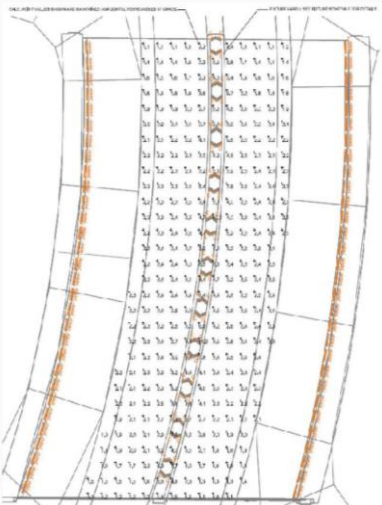

LUMINOUS PASSAGE AT MCKINLEY VILLAGE ART WALK SACRAMENTO

Column Photometrics

iPlayer3

Data Enabler

Color Graze MX4 12"

Cover and Pan Rendering

Column Side View

Column Rendering