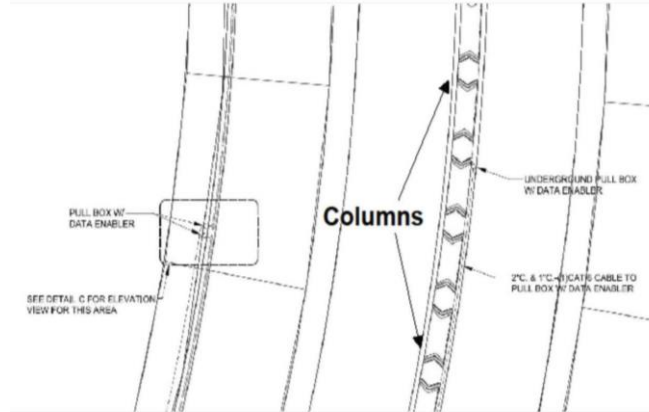

LUMINOUS PASSAGE AT MCKINLEY VILLAGE ART WALK SACRAMENTO

Column Photometrics

iPlayer3

Data Enabler

Color Graze MX4 12"

Cover and Pan Rendering

Column Side View

Column Rendering