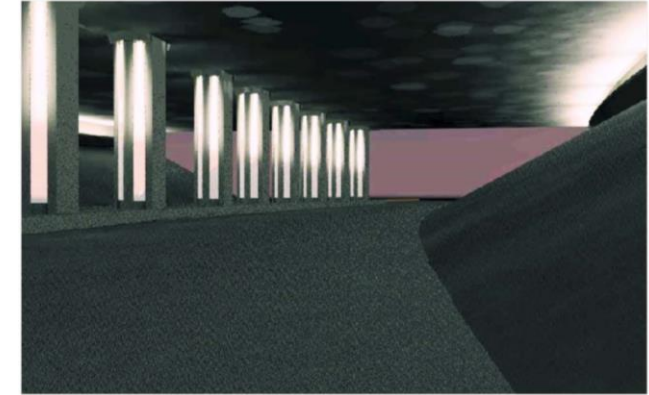

LUMINOUS PASSAGE AT MCKINLEY VILLAGE ART WALK SACRAMENTO

Column Photometrics

iPlayer3

Data Enabler

Color Graze MX4 12"

Cover and Pan Rendering

Column Side View

Column Rendering