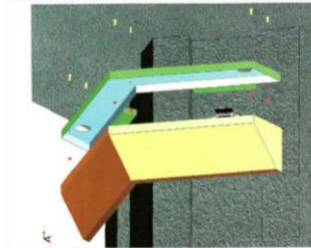

LUMINOUS PASSAGE AT MCKINLEY VILLAGE ART WALK SACRAMENTO

Column Photometrics

iPlayer3

Data Enabler

Color Graze MX4 12"

Cover and Pan Rendering

Column Side View

Column Rendering