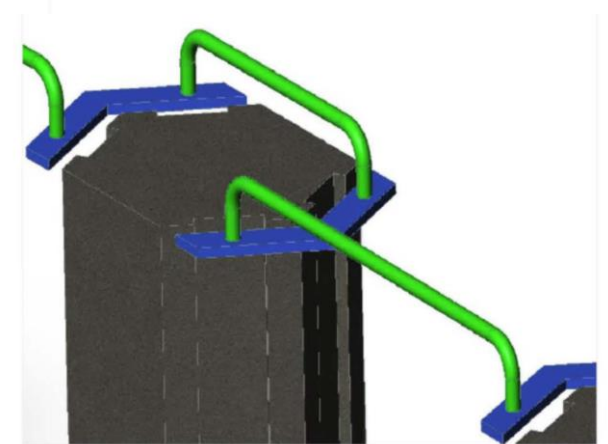

LUMINOUS PASSAGE AT MCKINLEY VILLAGE ART WALK SACRAMENTO

Column Photometrics

iPlayer3

Data Enabler

Color Graze MX4 12"

Cover and Pan Rendering

Column Side View

Column Rendering