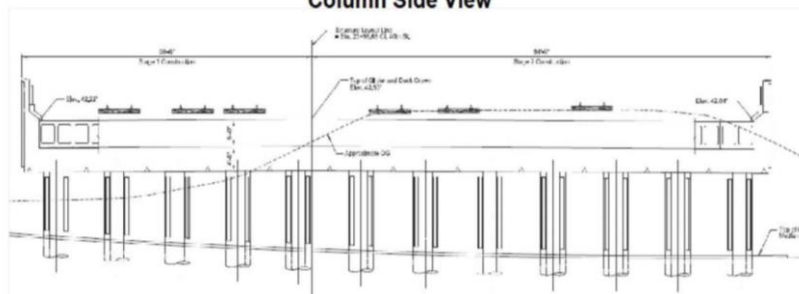

LUMINOUS PASSAGE AT MCKINLEY VILLAGE ART WALK SACRAMENTO

Column Photometrics

iPlayer3

Data Enabler

Color Graze MX4 12"

Cover and Pan Rendering

Column Side View

Column Rendering