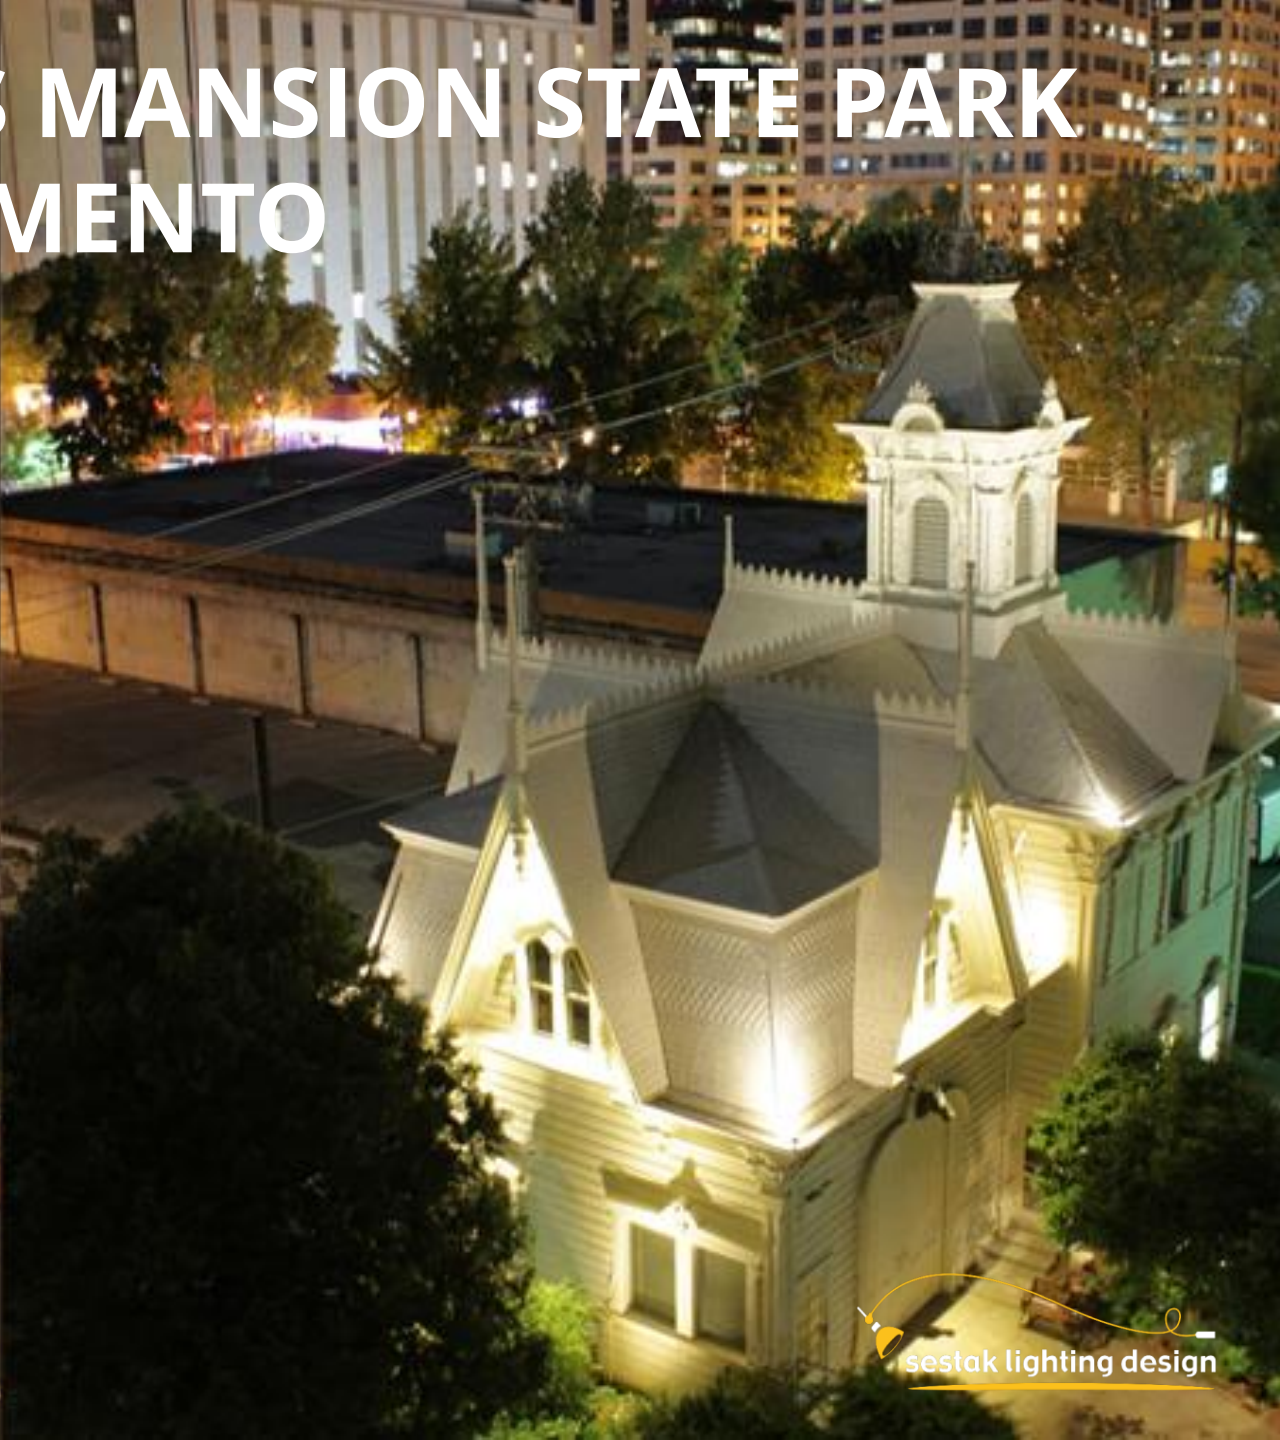

Innovative and creative end-to-end lighting services for commercial, residential, and custom projects

HISTORIC GOVERNOR'S MANSION STATE PARK SACRAMENTO

REALIZE

Realize the architectural details of the building

PROVIDE

Provide new attention to the building at night

INCREASE

Increase safety and sense of security on the park grounds

GAIN

Gain major "Street credibility and Identity"

HISTORIC GOVERNOR'S MANSION STATE PARK SACRAMENTO

HISTORIC GOVERNOR'S MANSION STATE PARK SACRAMENTO

*Presenting the lighting concept to
Governor Jerry Brown and Mayor Kevin Johnson*

HISTORIC GOVERNOR'S MANSION STATE PARK SACRAMENTO

HISTORIC GOVERNOR'S MANSION STATE PARK SACRAMENTO

The Barn West Sacramento

The Barn West Sacramento

The Barn West Sacramento

 **The Barn**
West Sacramento

LUMINOUS PASSAGE AT MCKINLEY VILLAGE ART WALK SACRAMENTO

LUMINOUS PASSAGE AT MCKINLEY VILLAGE ART WALK SACRAMENTO