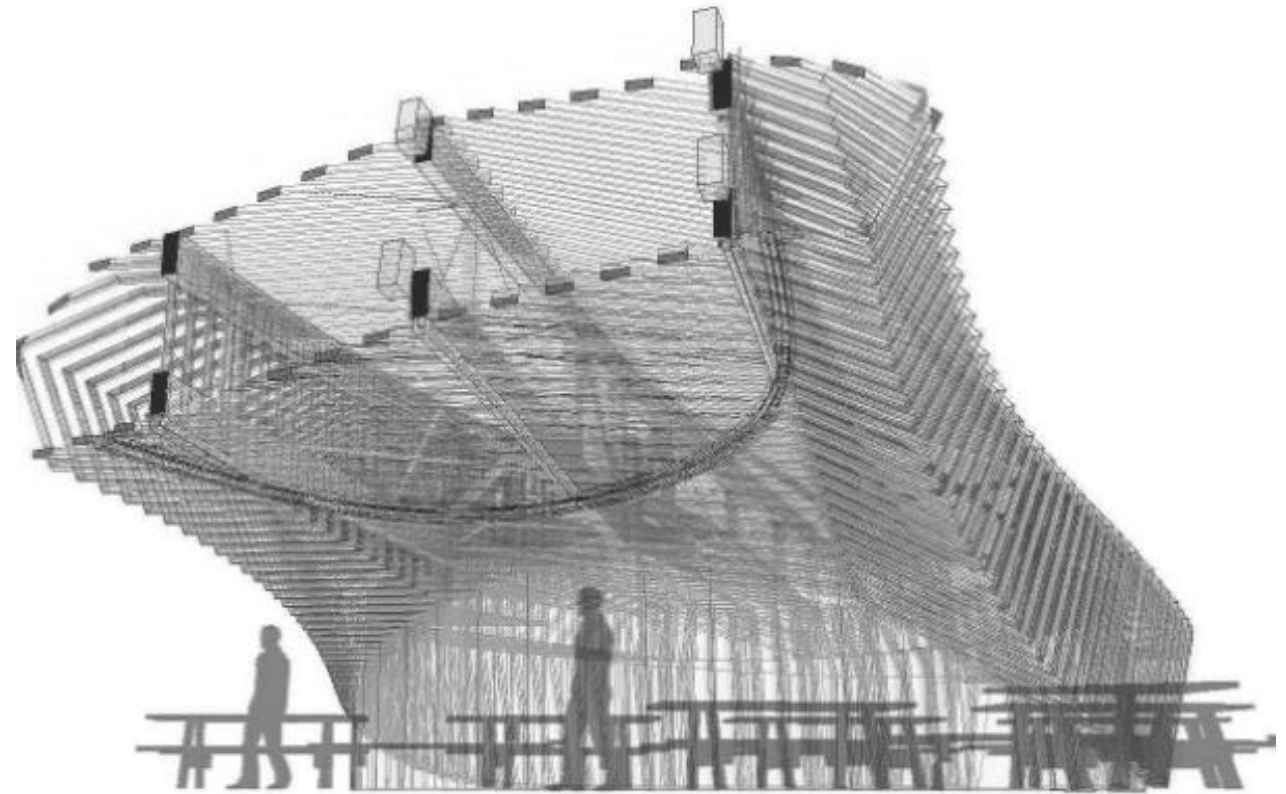

PROVIDE

Provide new attention to the building at night

INCREASE

Increase safety and sense of security on the park grounds

GAIN

Gain major "Street credibility and Identity"

HISTORIC GOVERNOR'S MANSION STATE PARK SACRAMENTO

HISTORIC GOVERNOR'S MANSION STATE PARK SACRAMENTO

*Presenting the lighting concept to
Governor Jerry Brown and Mayor Kevin Johnson*

HISTORIC GOVERNOR'S MANSION STATE PARK SACRAMENTO

HISTORIC GOVERNOR'S MANSION STATE PARK SACRAMENTO

The Barn West Sacramento

The Barn West Sacramento

The Barn West Sacramento

 **The Barn**
West Sacramento

LUMINOUS PASSAGE AT MCKINLEY VILLAGE ART WALK SACRAMENTO

LUMINOUS PASSAGE AT MCKINLEY VILLAGE ART WALK SACRAMENTO